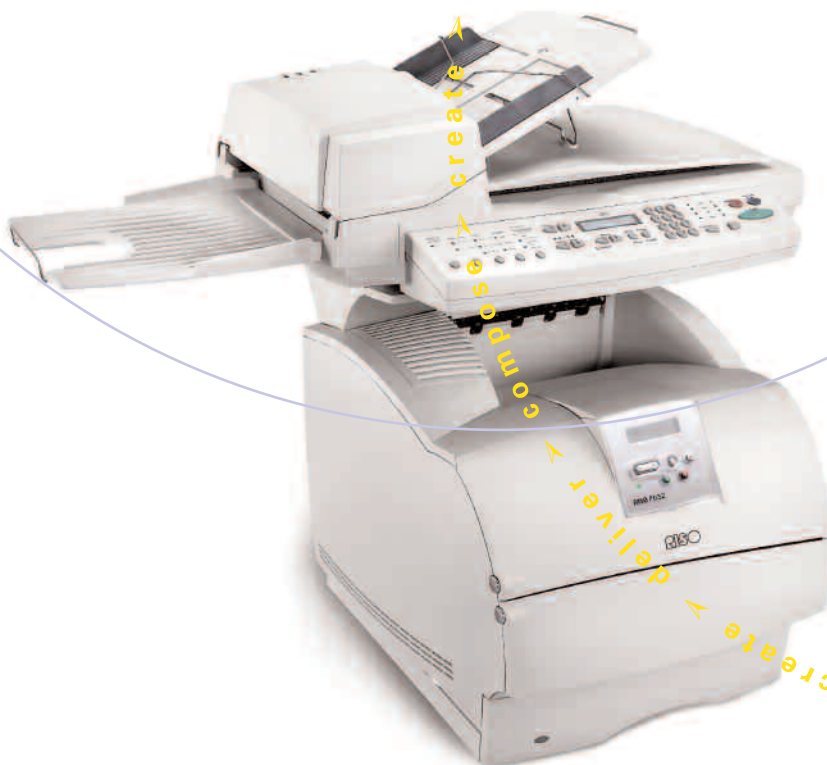

M632

multifunction printer

b e n e f i t s

Product Overview

The RISO M632 is a high performance MFP that will fulfill the document processing requirements of medium to large workgroups. Documents are printed quickly and easily with the M632's 40 page-per-minute print engine. This versatile MFP includes standard faxing and color scanning and can be easily upgraded with optional duplexing and finishing functions.

- Up to 40 ppm letter, 38 ppm A4
- Time to first page: 10.5 seconds
- 350 MHZ processor
- 64 MB RAM standard
- Network standard
- Single pass duplex scanner

Network Proven

Like all Lexmark business-class printers, the RISO M632 MFP is network proven with unsurpassed compatibility and reliability. The M632 features standard 10/100BaseTX Ethernet to provide easy network connections and high performance throughput, as well as broad downstream and network protocol support to ensure compatibility with existing systems.

Increased Productivity

The RISO M632 MFP is also compatible with the optional RISO Document Solutions Suite. This suite offers solutions that can work together to offer powerful, flexible implementation of electronic forms creation, document capture, electronic distribution, and on-demand document retrieval. Robust routing, indexing and archiving capabilities are also available and can be achieved with one-touch simplicity and accuracy.