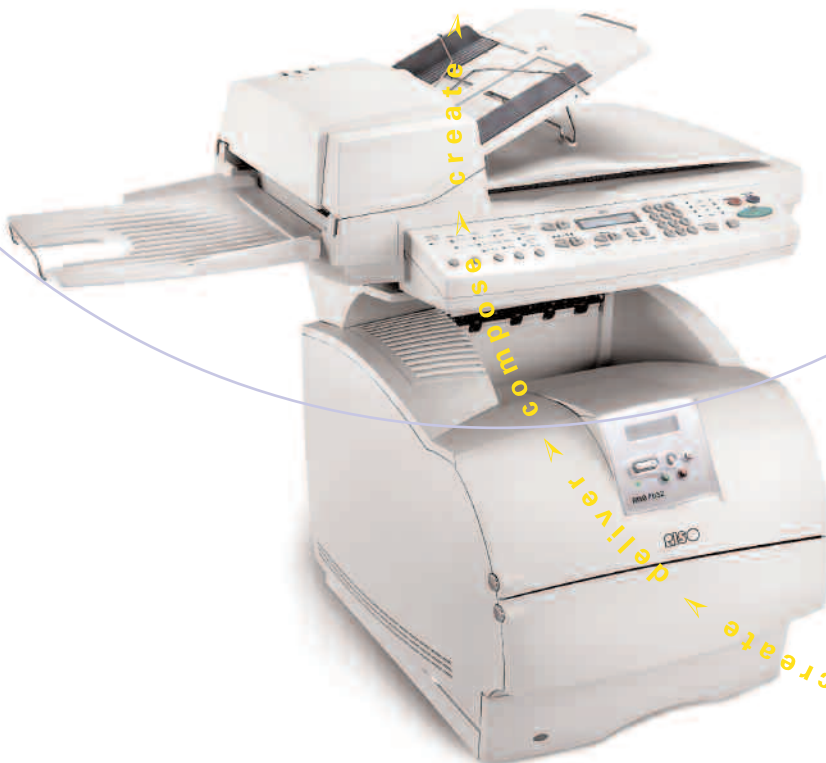

M632

multifunction printer

b e n e f i t s

Product Overview

The RISO M632 is a high performance MFP that will fulfill the document processing requirements of medium to large workgroups. Documents are printed quickly and easily with the M632's 40 page-per-minute print engine. This versatile MFP includes standard faxing and color scanning and can be easily upgraded with optional duplexing and finishing functions.

- Up to 40 ppm letter, 38 ppm A4
- Time to first page: 10.5 seconds
- 350 MHZ processor
- 64 MB RAM standard
- Network standard
- Single pass duplex scanner

Network Proven

Like all Lexmark business-class printers, the RISO M632 MFP is network proven with unsurpassed compatibility and reliability. The M632 features standard 10/100BaseTX Ethernet to provide easy network connections and high performance throughput, as well as broad downstream and network protocol support to ensure compatibility with existing systems.

Increased Productivity

The RISO M632 MFP is also compatible with the optional RISO Document Solutions Suite. This suite offers solutions that can work together to offer powerful, flexible implementation of electronic forms creation, document capture, electronic distribution, and on-demand document retrieval. Robust routing, indexing and archiving capabilities are also available and can be achieved with one-touch simplicity and accuracy.