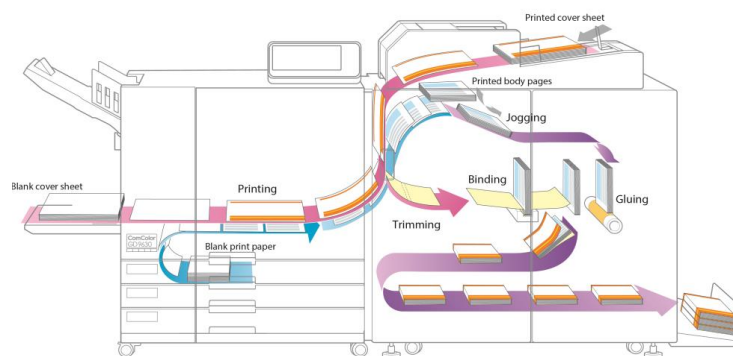

Perfect Binder

Productivity

Productivity

Pages	Productivity (books per hour)	
	GD9 Series	GD7 Series
30 pages	110 books	102 books
50 pages	106 books	78 books
100 pages	62 books	48 books
200 pages	36 books	31 books
300 pages	24 books	21 books
400 pages	20 books	16 books
500 pages	16 books	13 books
600 pages	13 books	11 books

Guideline table of Spine width

Paper type	15 sheets	30 sheets	50 sheets	100 sheets	200 sheets	300 sheets
95gsm	1.8mm	3.6mm	6mm	12mm	24mm	-----
85gsm	1.5mm	3mm	5mm	10mm	20mm	30mm
64gsm	-----	2.4mm	4mm	8mm	16mm	24mm
52gsm	-----	1.8mm	3mm	6mm	12mm	18mm

Samples

*The above figures are calculated using average figures. This does not cover all conditions of use.
*Please use these figures as reference values.